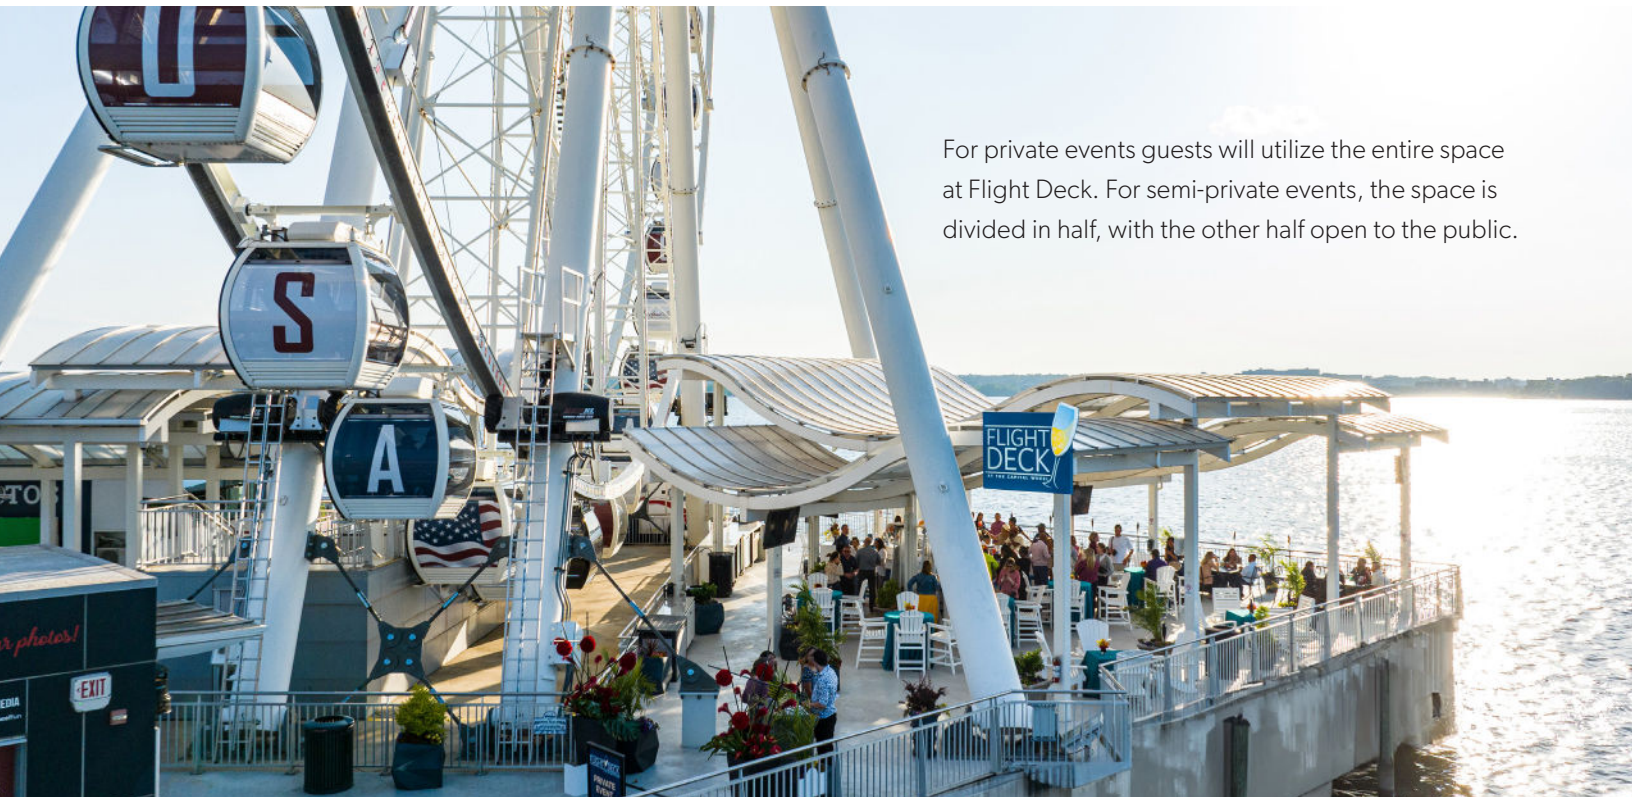

Sunrise Sip & Soar at Flight Deck waterfront lounge.

Host your guests, friends or family to a special morning treat at The Capital Wheel and Flight Deck waterfront lounge. You'll enjoy unlimited access to The Capital Wheel along with Flight Deck where you can host a business breakfast meeting, baby shower, birthday celebration, or other private event while enjoying the beautiful views and watching National Harbor wake up. Available daily from 7 to 11 a.m.

PRIVATE EVENT

Your guests will enjoy unlimited rides on The Capital Wheel along with a souvenir drink cup to sip coffee, tea or mimosas on the wheel while soaring 180 feet over the Potomac River and taking in the beautiful Washington D.C. skyline. A minimum of two hours is required with minimum 50 to maximum 150 guests. Catering is available from our preferred licensing partners.

RENTAL FEE

- Bottomless mimosa bar with souvenir insulated drink cup.
- Bartender 20% of bar package
- Staffing
- Post-event cleaning

EVENT ENHANCEMENTS

- Brand our photo background and every guest receives complimentary 6x8 photo
- Digital screens at Flight Deck and The Capital Wheel with customized greeting graphic
- Customized announcement played every 15 minutes during your event

Guests will enjoy Flight Deck's spacious venue along with the beauty and relaxed atmosphere of the waterfront while nestled under the lights of The Capital Wheel.

SEMI-PRIVATE RENTAL SPACE

For private events guests will utilize the entire space at Flight Deck. For semi-private events, the space is divided in half, with the other half open to the public.