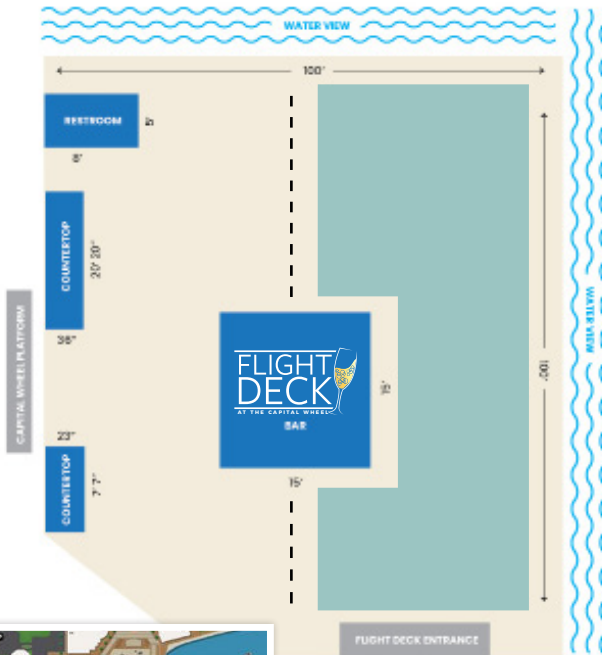

Sunrise Sip & Soar at Flight Deck waterfront lounge.

Host your guests, friends or family to a special morning treat at The Capital Wheel and Flight Deck waterfront lounge. You'll enjoy unlimited access to The Capital Wheel along with Flight Deck where you can host a business breakfast meeting, baby shower, birthday celebration, or other private event while enjoying the beautiful views and watching National Harbor wake up. Available daily from 7 to 11 a.m.

PRIVATE EVENT

Your guests will enjoy unlimited rides on The Capital Wheel along with a souvenir drink cup to sip coffee, tea or mimosas on the wheel while soaring 180 feet over the Potomac River and taking in the beautiful Washington D.C. skyline. A minimum of two hours is required with minimum 50 to maximum 150 guests. Catering is available from our preferred licensing partners.

RENTAL FEE

- Bottomless mimosa bar with souvenir insulated drink cup.
- Bartender 20% of bar package
- Staffing
- Post-event cleaning

EVENT ENHANCEMENTS

- Brand our photo background and every guest receives complimentary 6x8 photo
- Digital screens at Flight Deck and The Capital Wheel with customized greeting graphic
- Customized announcement played every 15 minutes during your event

Guests will enjoy Flight Deck's spacious venue along with the beauty and relaxed atmosphere of the waterfront while nestled under the lights of The Capital Wheel.

SEMI-PRIVATE RENTAL SPACE

For private events guests will utilize the entire space at Flight Deck. For semi-private events, the space is divided in half, with the other half open to the public.