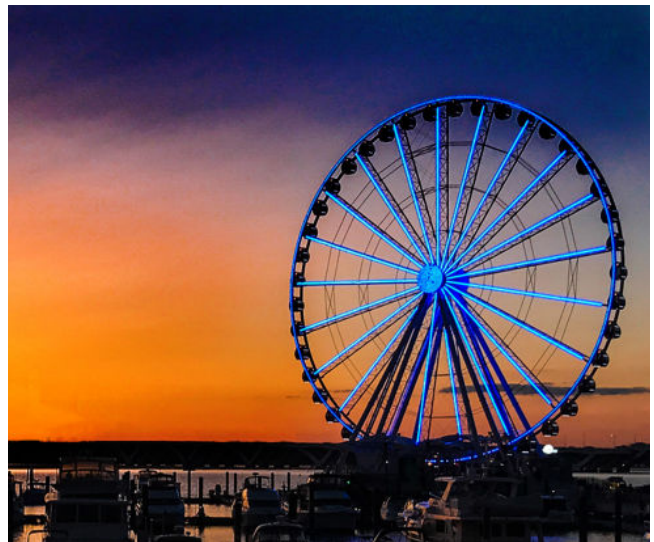

CORPORATE LIGHTING SPONSORSHIP

In addition to your event at Flight Deck, you can celebrate your company by reserving the lights on The Capital Wheel. Select from our two custom packages. Your lighting event begins at sunset and will run until close of business at 10 p.m.

STANDARD PACKAGE

- Wheel Lights: Full evening of lights on The Capital Wheel. Lighting colors only, no logo or wording.

PREMIUM PACKAGE

- Wheel Lights: Full evening of lights on The Capital Wheel. Lighting colors only, no logo or wording.
- Advertisement of Event: Screens throughout The Capital Wheel and Flight Deck will display approved art work advertising your company/organization the day of your event.
- Custom Branded Photo Background: Every guest visiting the day of your event can use a customized background when purchasing a souvenir photo branded with your logo and/or choice of wording.
- Custom Announcement: A custom announcement highlighting your organization and sponsorship of the lighting show will be played over the speaker system throughout the course of the day.

BOOK YOUR EVENT TODAY! events@iconattractions.com

Flight Deck waterfront lounge at The Capital Wheel • 141 American Way, National Harbor, MD 20745